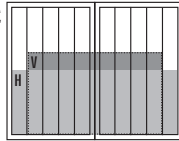

### VOLUME DISCOUNT

A discount of \$ 0.01 per agate line will be given if more than 1,700 agate lines are purchased in a 12 month period (maximum of 15,000 agate lines).

**FULL PAGE**  
1110 agate lines

**DOUBLE PAGE**  
2220 agate lines

**2/3 PAGE**  
775 agate lines

**DOUBLE 1/2 PAGE**  
1120 agate lines

**1/2 PAGE**  
560 agate lines

**1/3 PAGE**  
375 agate lines

**1/4 PAGE**  
294 agate lines

**1/6 PAGE**  
180 agate lines